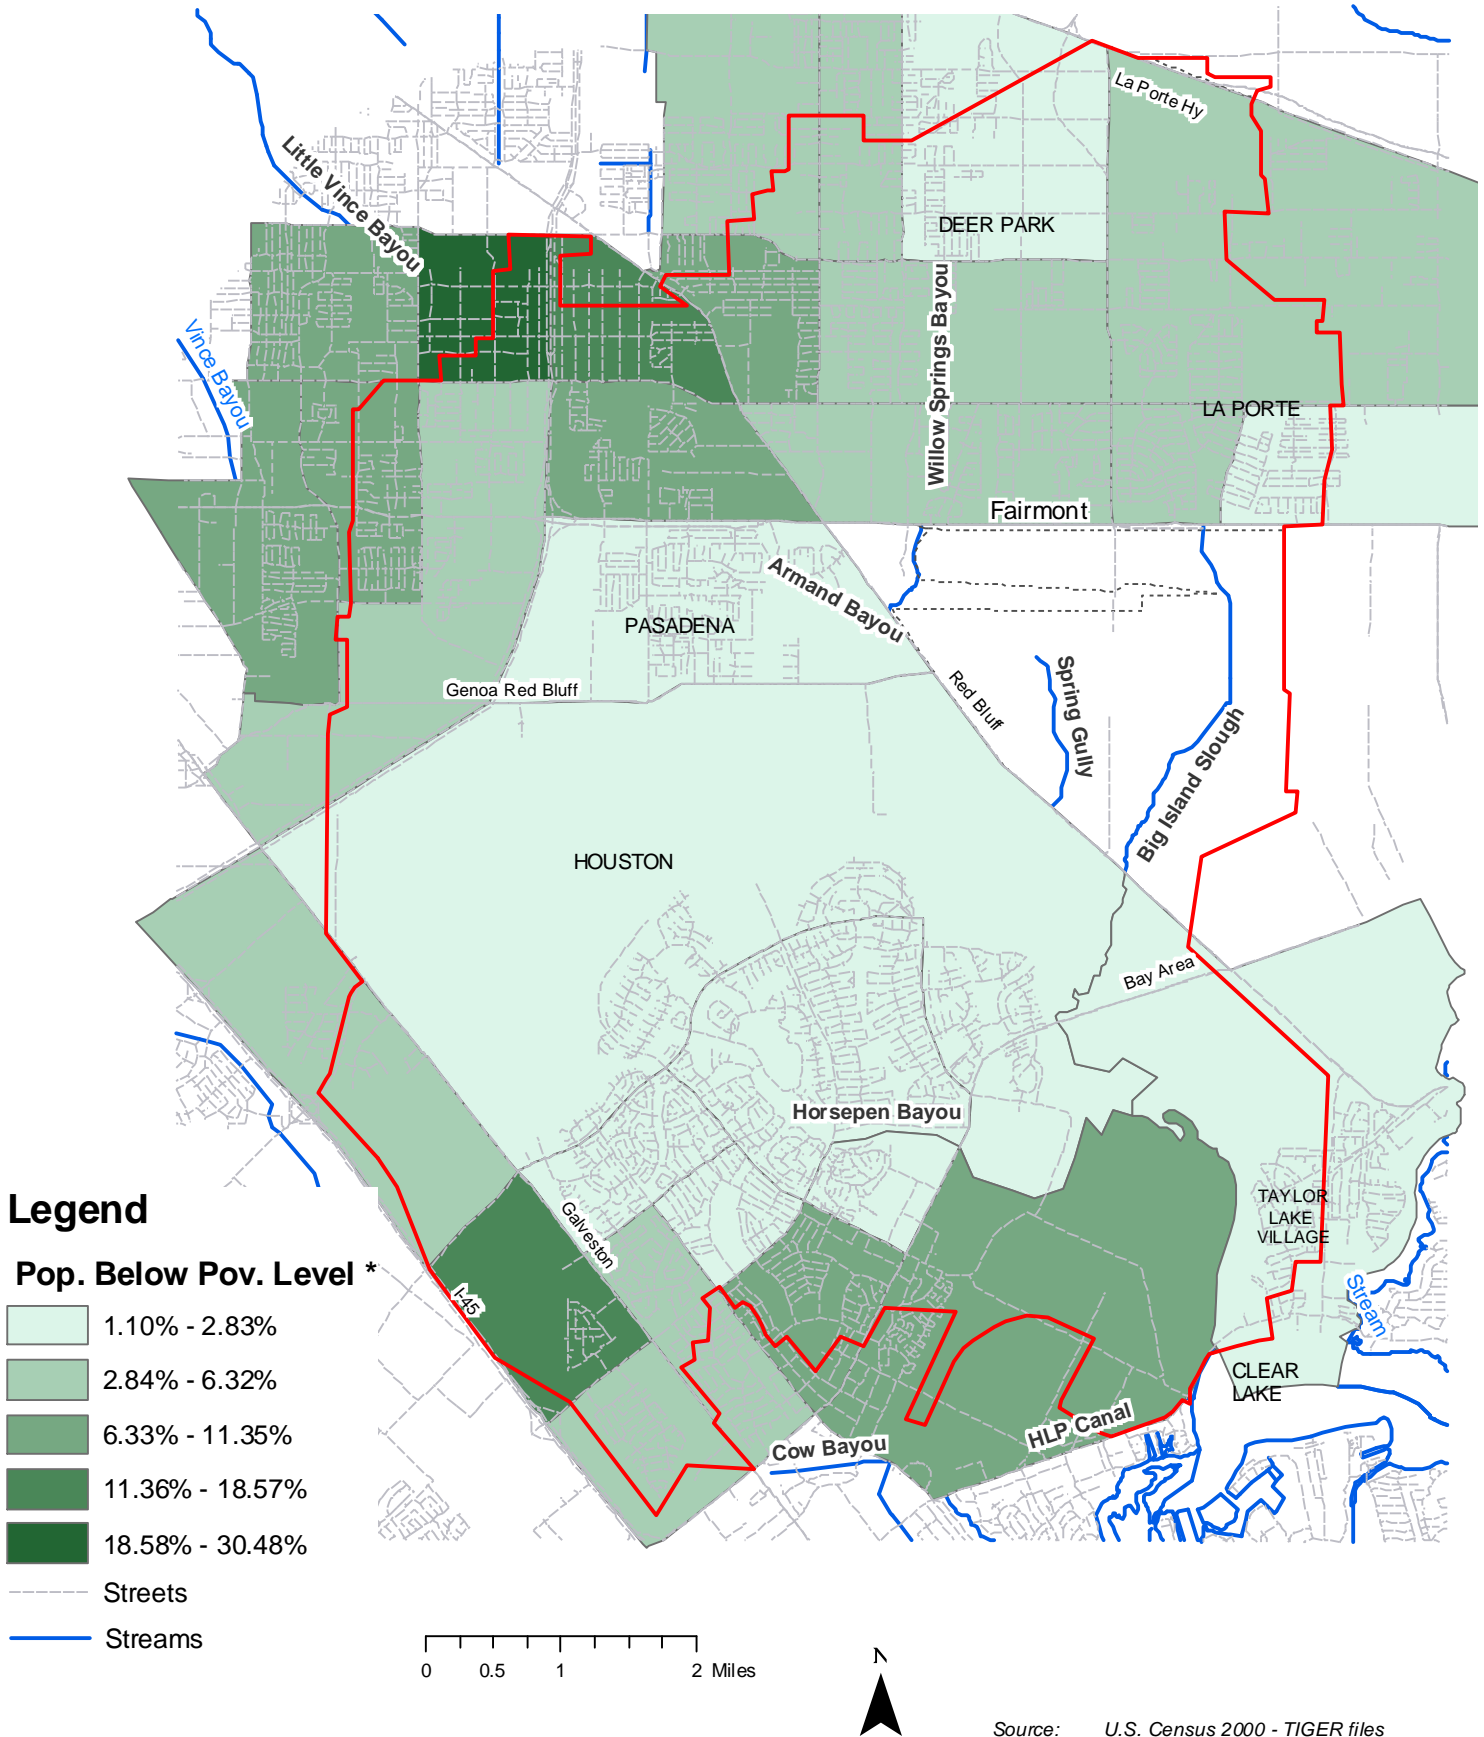

ARMAND BAYOU WATERSHED

Population Below Poverty Level *

* Statistical Mode (Most frequent number of cases per census tract)

Source: U.S. Census 2000 - TIGER files
 Map design: Ricardo López (Texas Sea Grant - TCE)