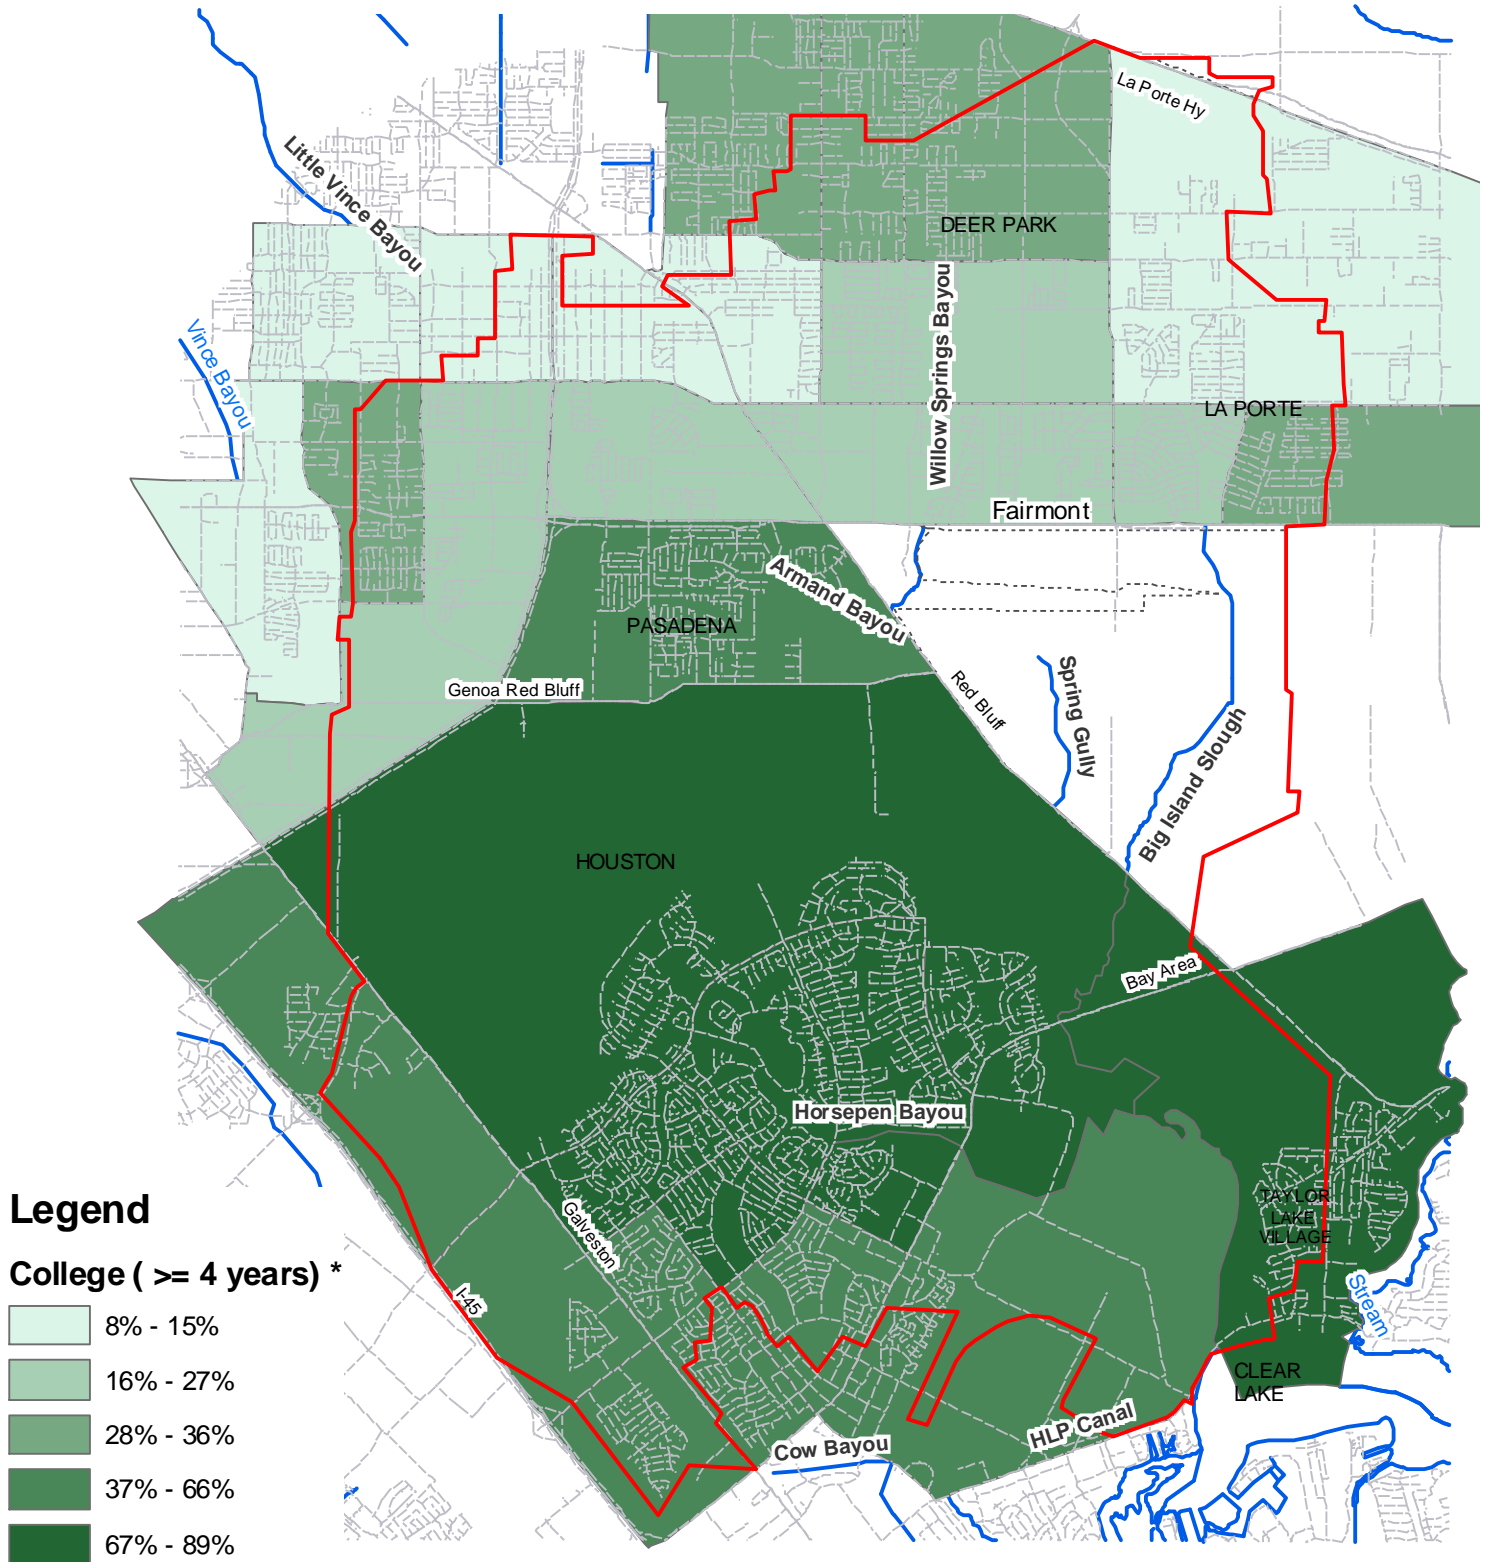

# ARMAND BAYOU WATERSHED

## Education (College - 4 years or more) \*

### Legend

#### College (>= 4 years) \*

- 8% - 15%
- 16% - 27%
- 28% - 36%
- 37% - 66%
- 67% - 89%

- Streets
- Streams

Source: U.S. Census 2000 - TIGER files  
 Map design: Ricardo López (Texas Sea Grant - TCE)

\* Statistical Mode (Most frequent number of cases per census tract)