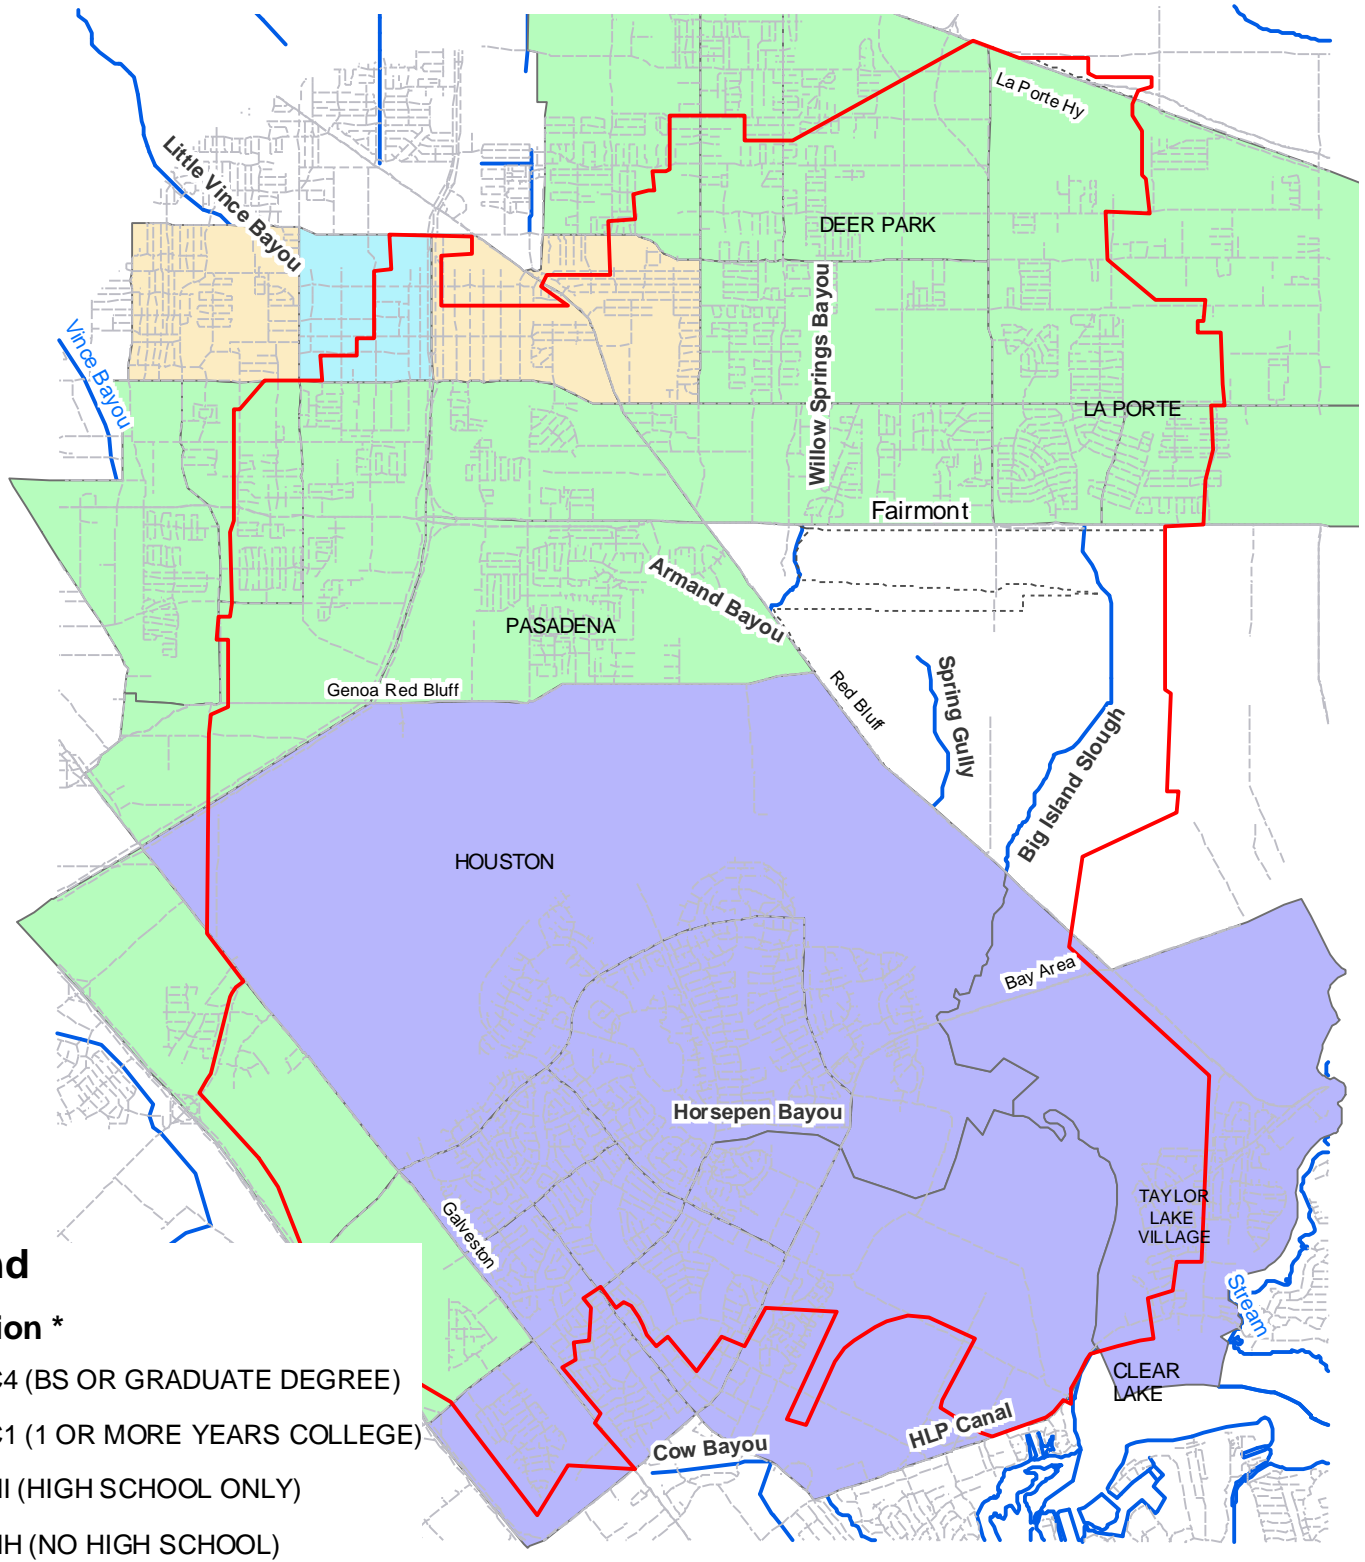

ARMAND BAYOU WATERSHED

Education Level *

Legend

Education *

- C4 (BS OR GRADUATE DEGREE)
- C1 (1 OR MORE YEARS COLLEGE)
- HI (HIGH SCHOOL ONLY)
- NH (NO HIGH SCHOOL)

- Streets
- Streams

Source: U.S. Census 2000 - TIGER files
 Map design: Ricardo López (Texas Sea Grant - TCE)

* Statistical Mode (Most frequent number of cases per census tract)