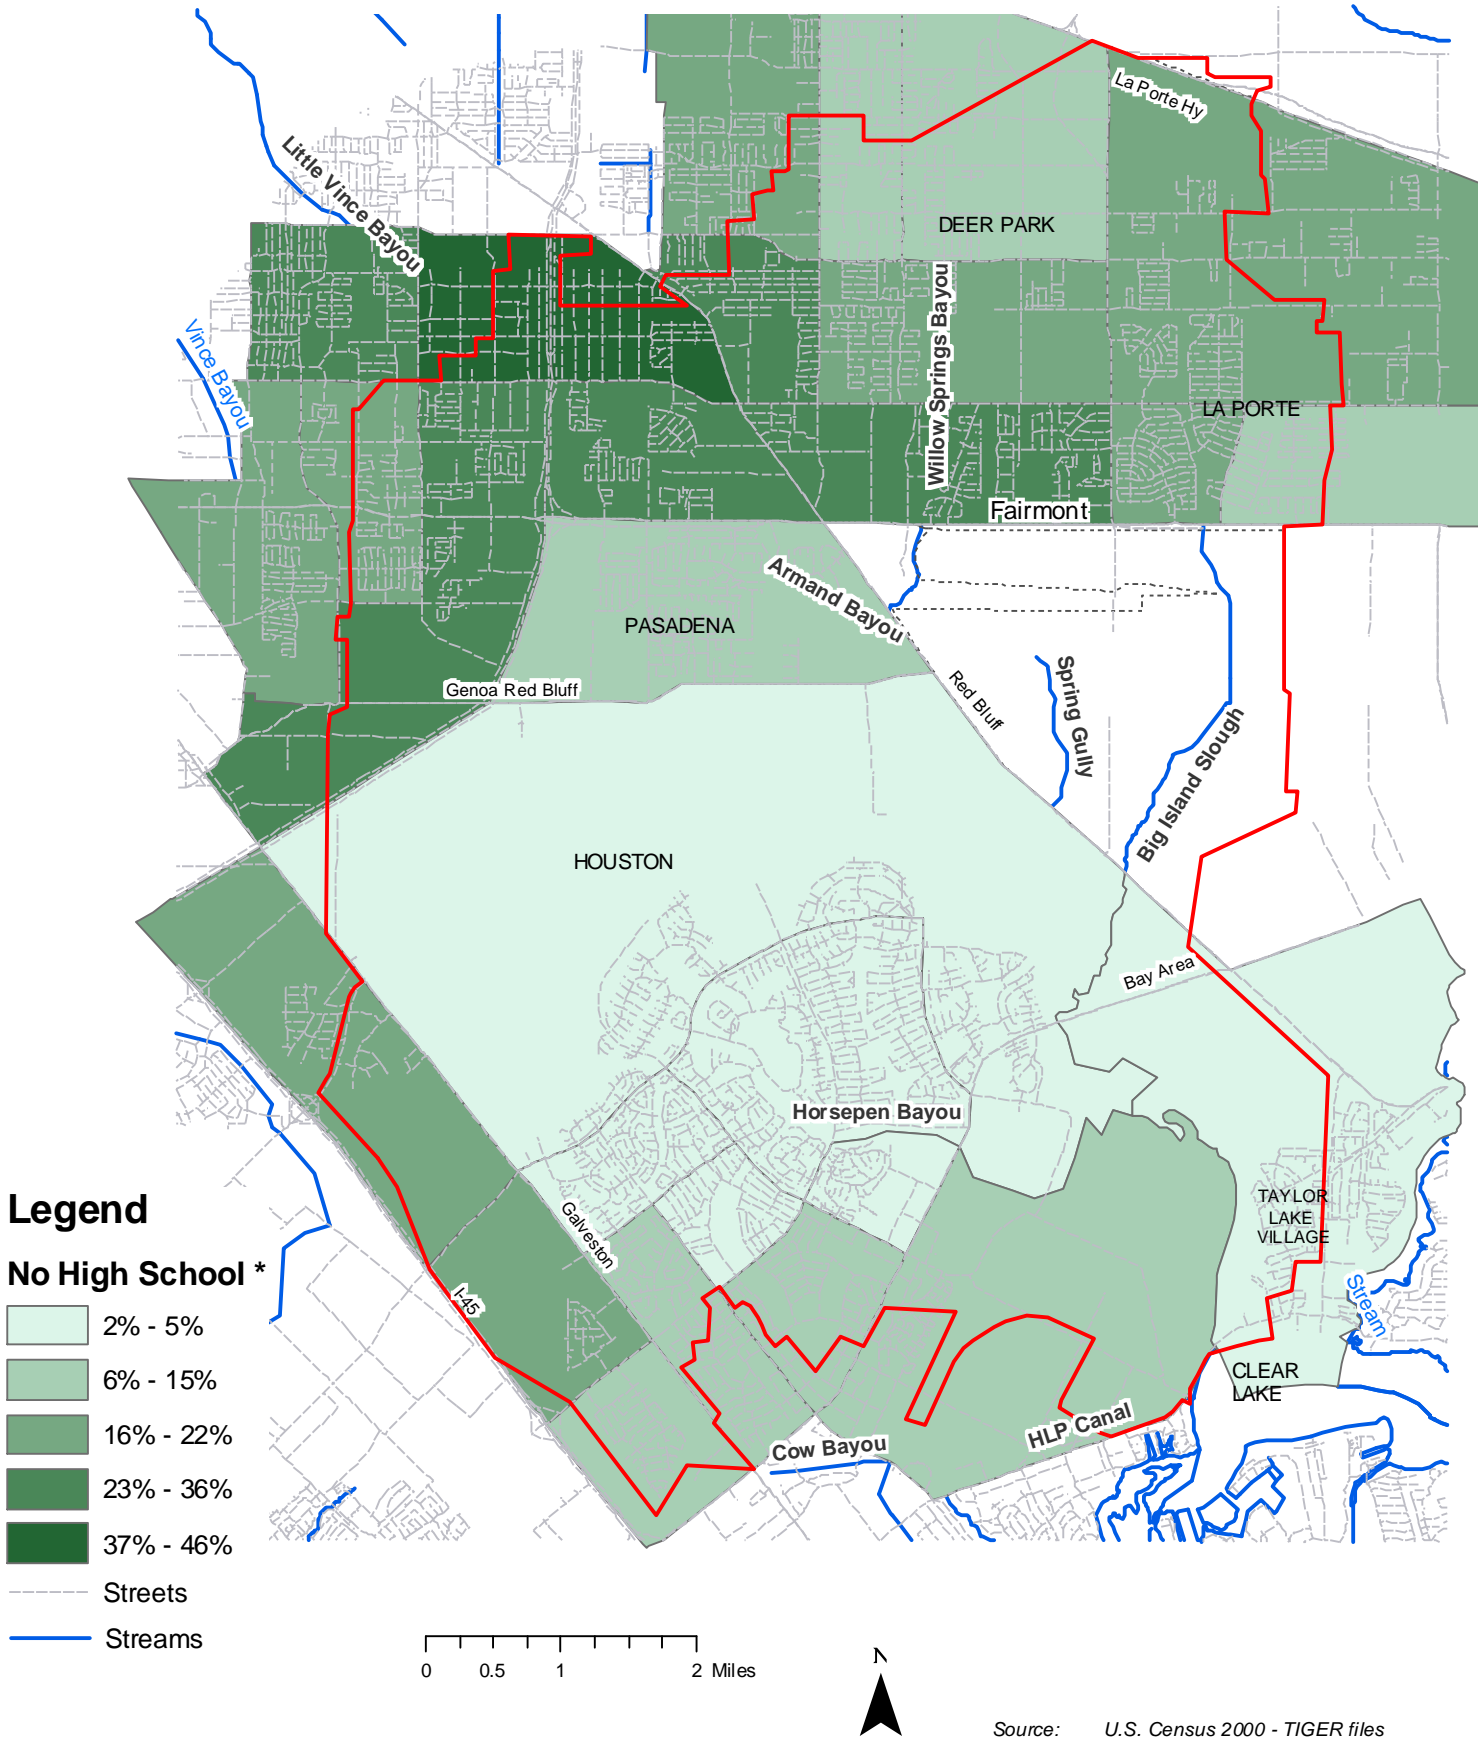

# ARMAND BAYOU WATERSHED

## Education (No High School) \*

\* Statistical Mode (Most frequent number of cases per census track)

Source: U.S. Census 2000 - TIGER files  
 Map design: Ricardo López (Texas Sea Grant - TCE)