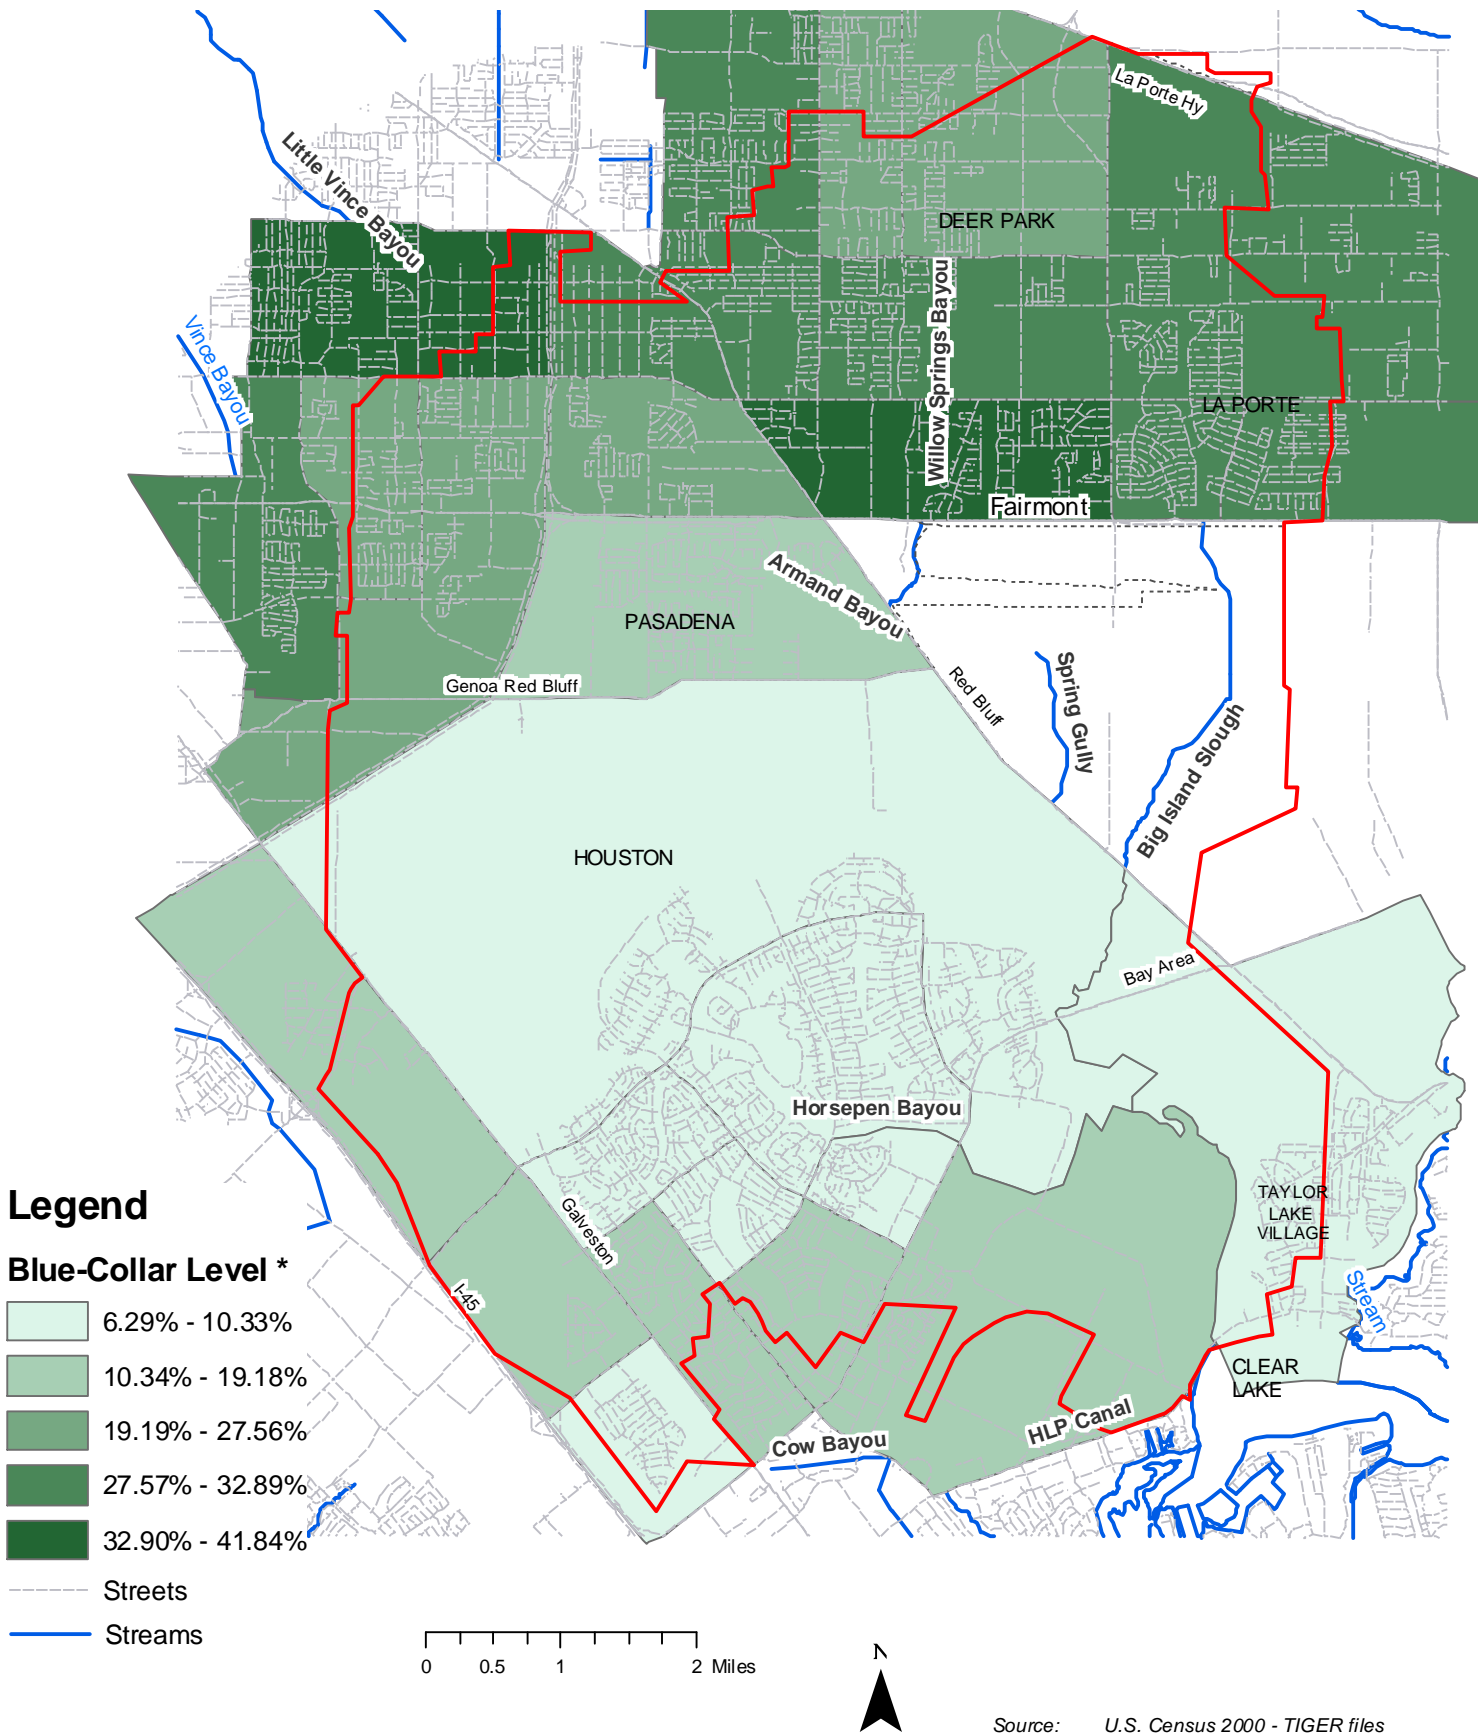

ARMAND BAYOU WATERSHED

Employment (Farming - Construction - Production) *

* Statistical Mode (Most frequent number of cases per census track)

Source: U.S. Census 2000 - TIGER files
 Map design: Ricardo López (Texas Sea Grant - TCE)