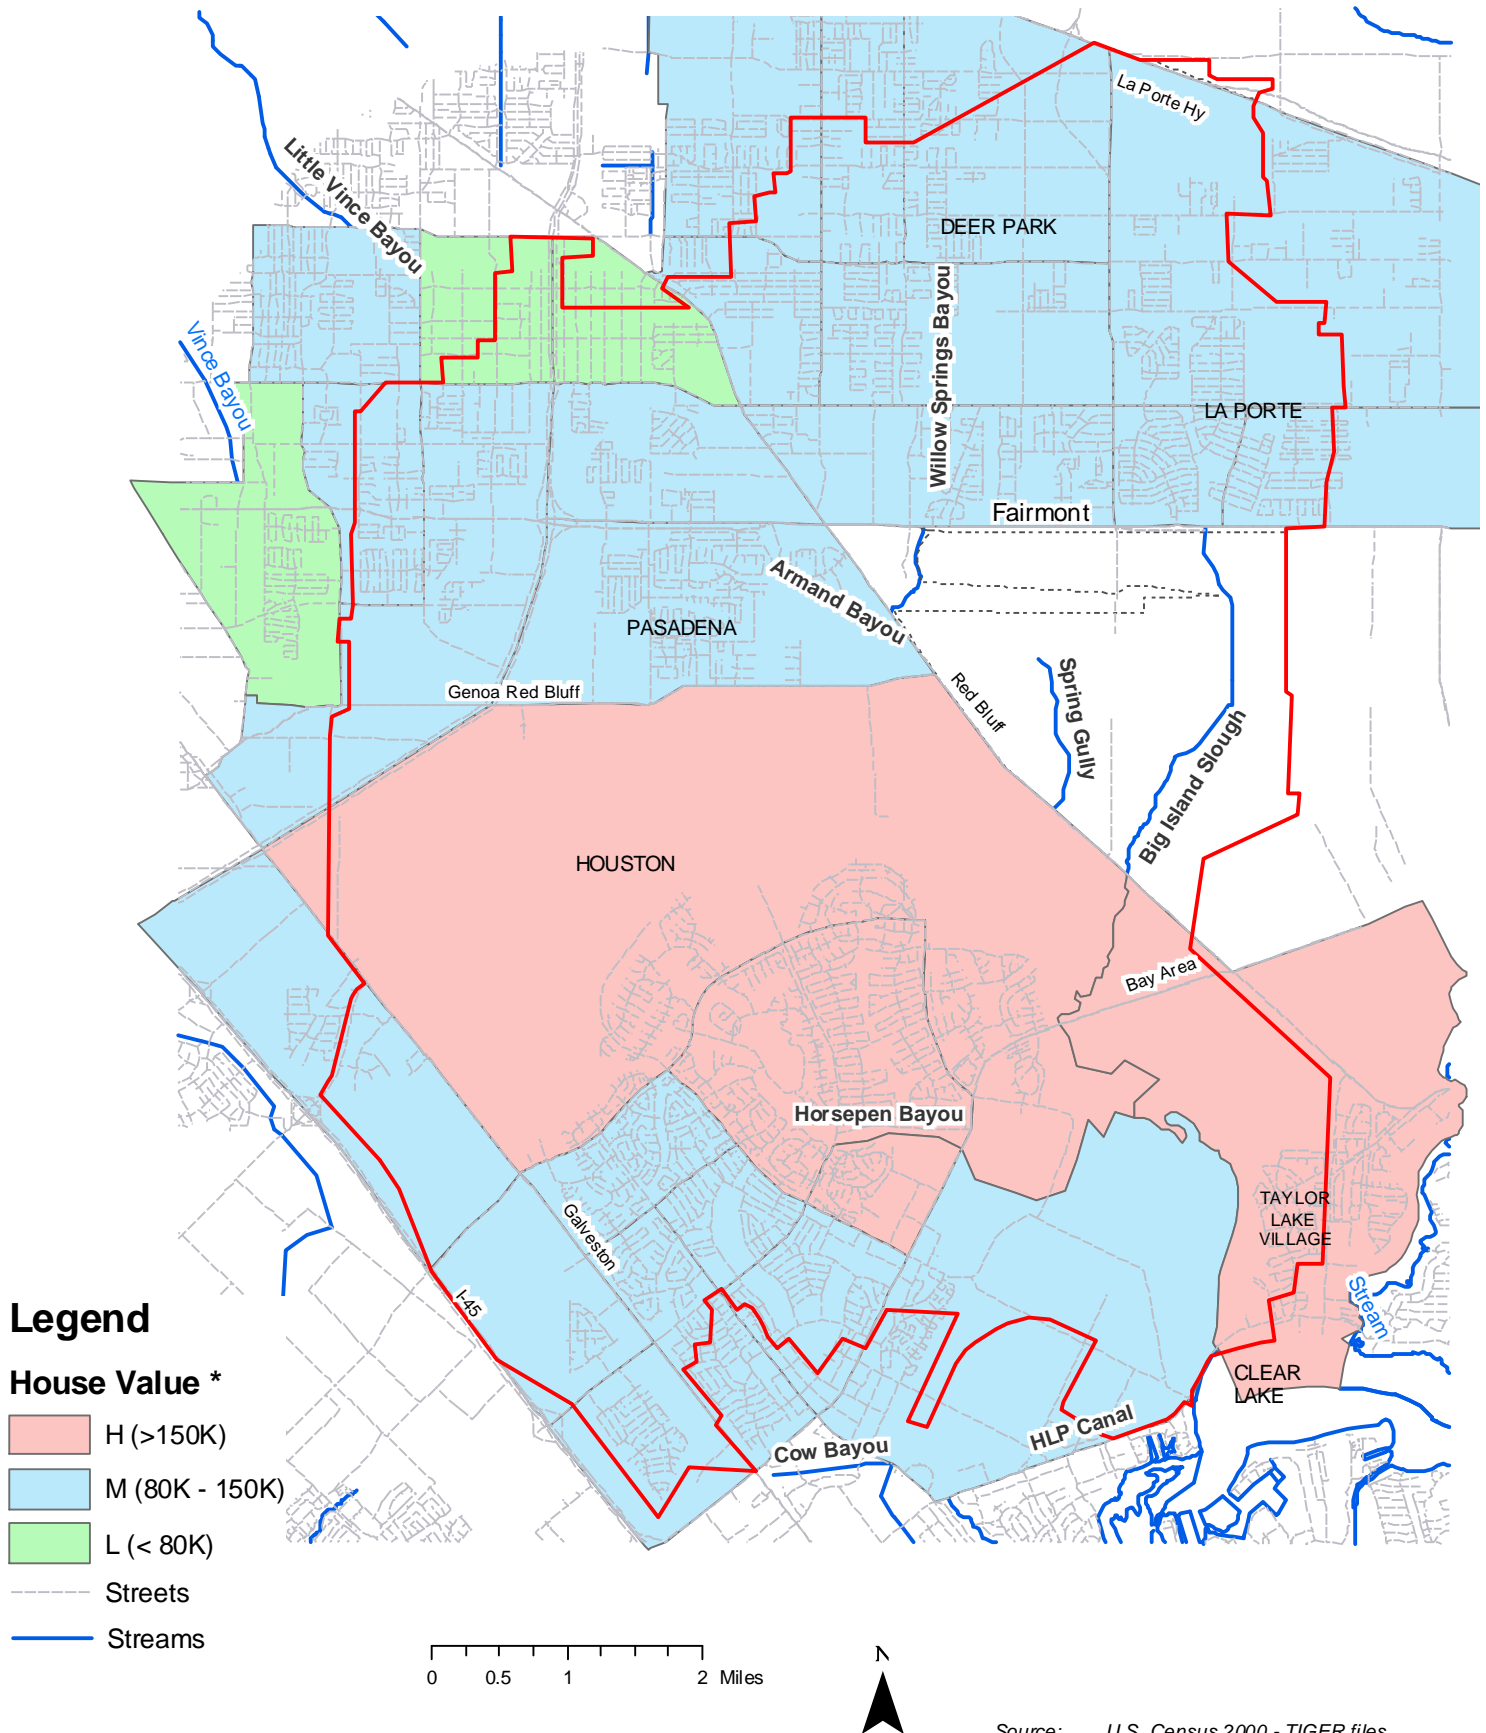

ARMAND BAYOU WATERSHED

House Value *

* Statistical Mode (Most frequent number of cases per census track)

Source: U.S. Census 2000 - TIGER files
 Map design: Ricardo López (Texas Sea Grant - TCE)