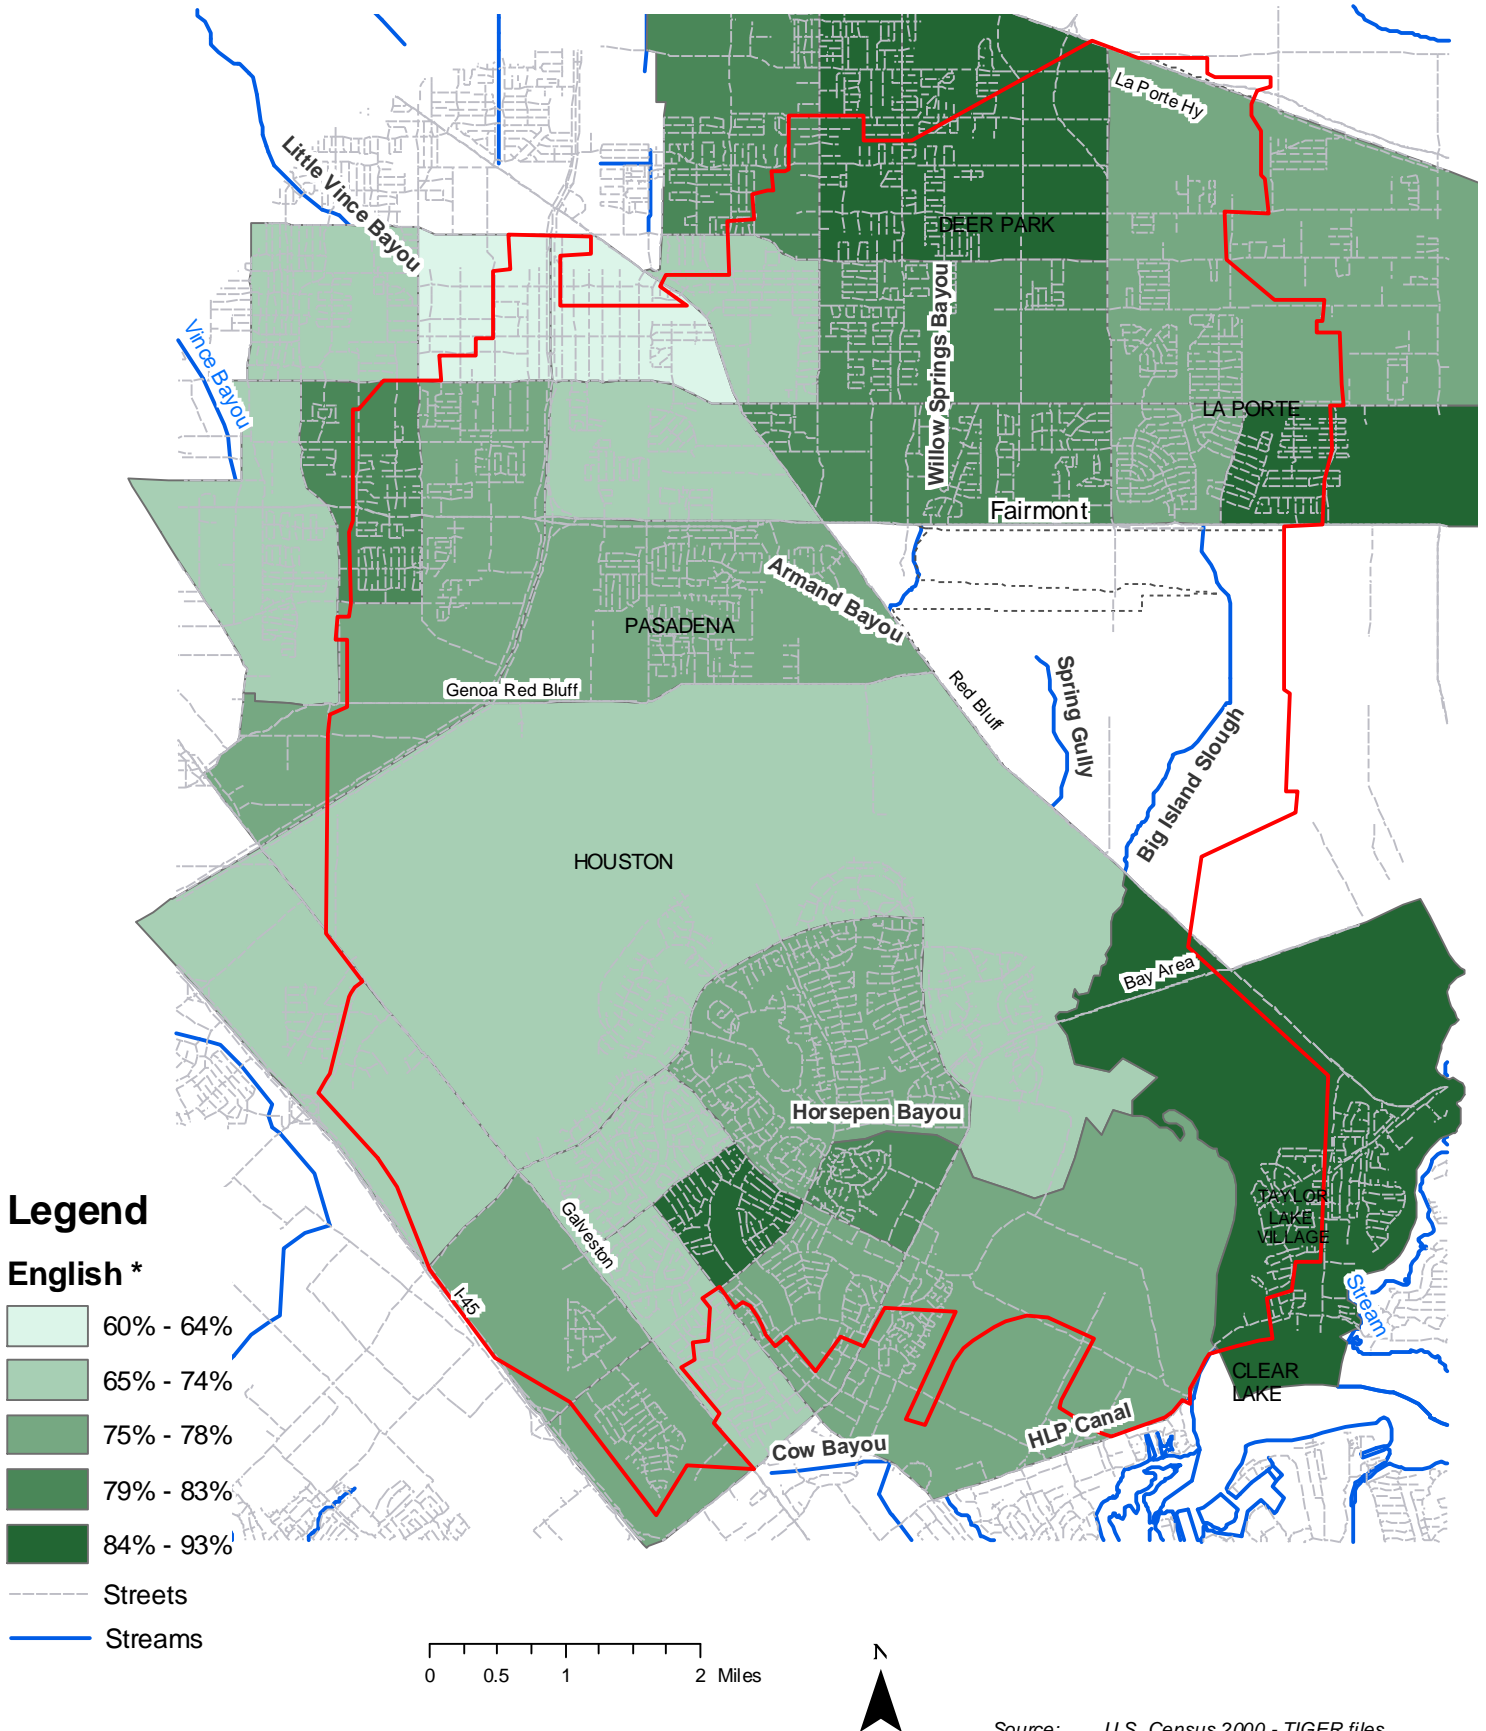

# ARMAND BAYOU WATERSHED

Language: English \*

\* Statistical Mode (Most frequent number of cases per census track)

Source: U.S. Census 2000 - TIGER files  
Map design: Ricardo López (Texas Sea Grant - TCE)