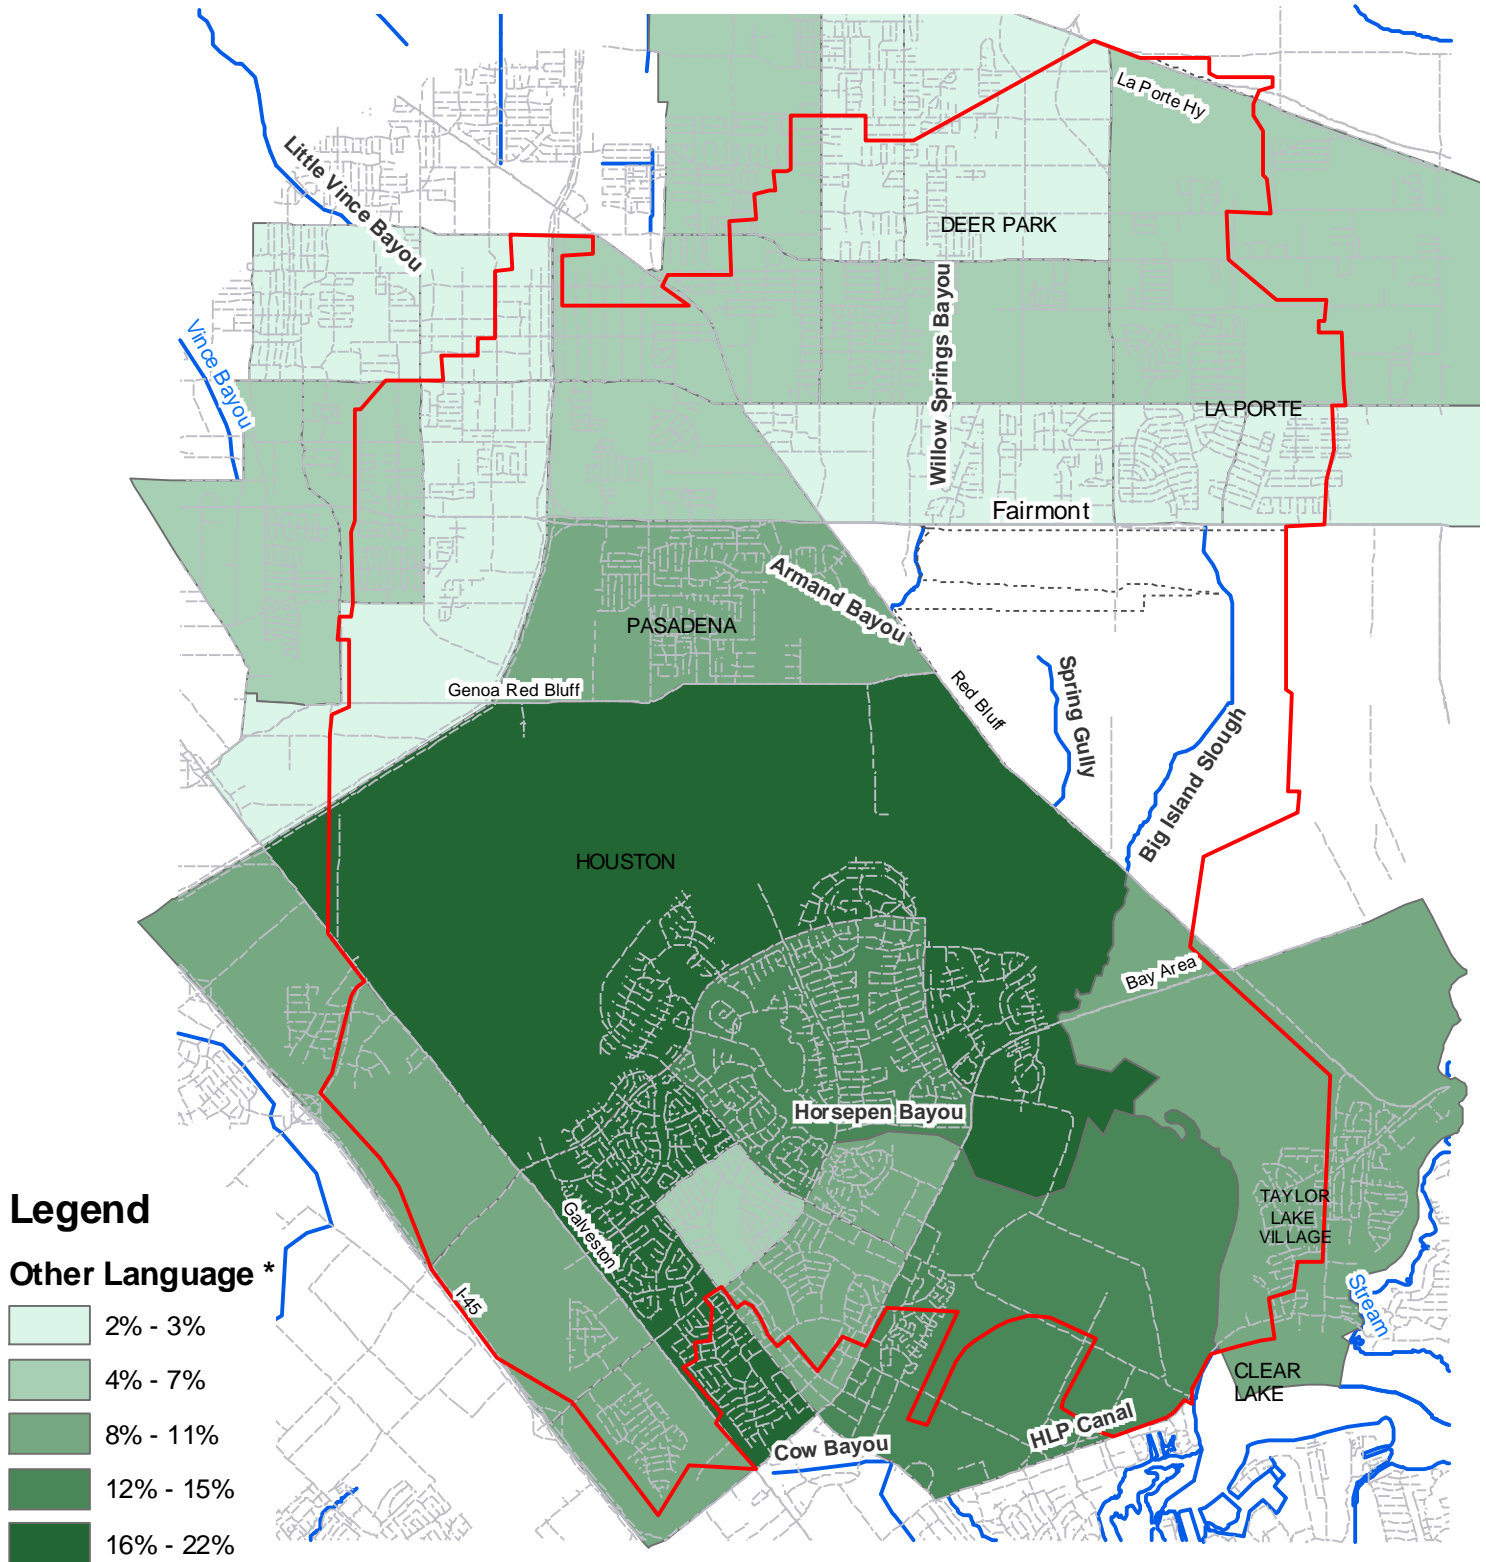

ARMAND BAYOU WATERSHED

Language: Other *

* Statistical Mode (Most frequent number of cases per census tract)

Source: U.S. Census 2000 - TIGER files
 Map design: Ricardo López (Texas Sea Grant - TCE)