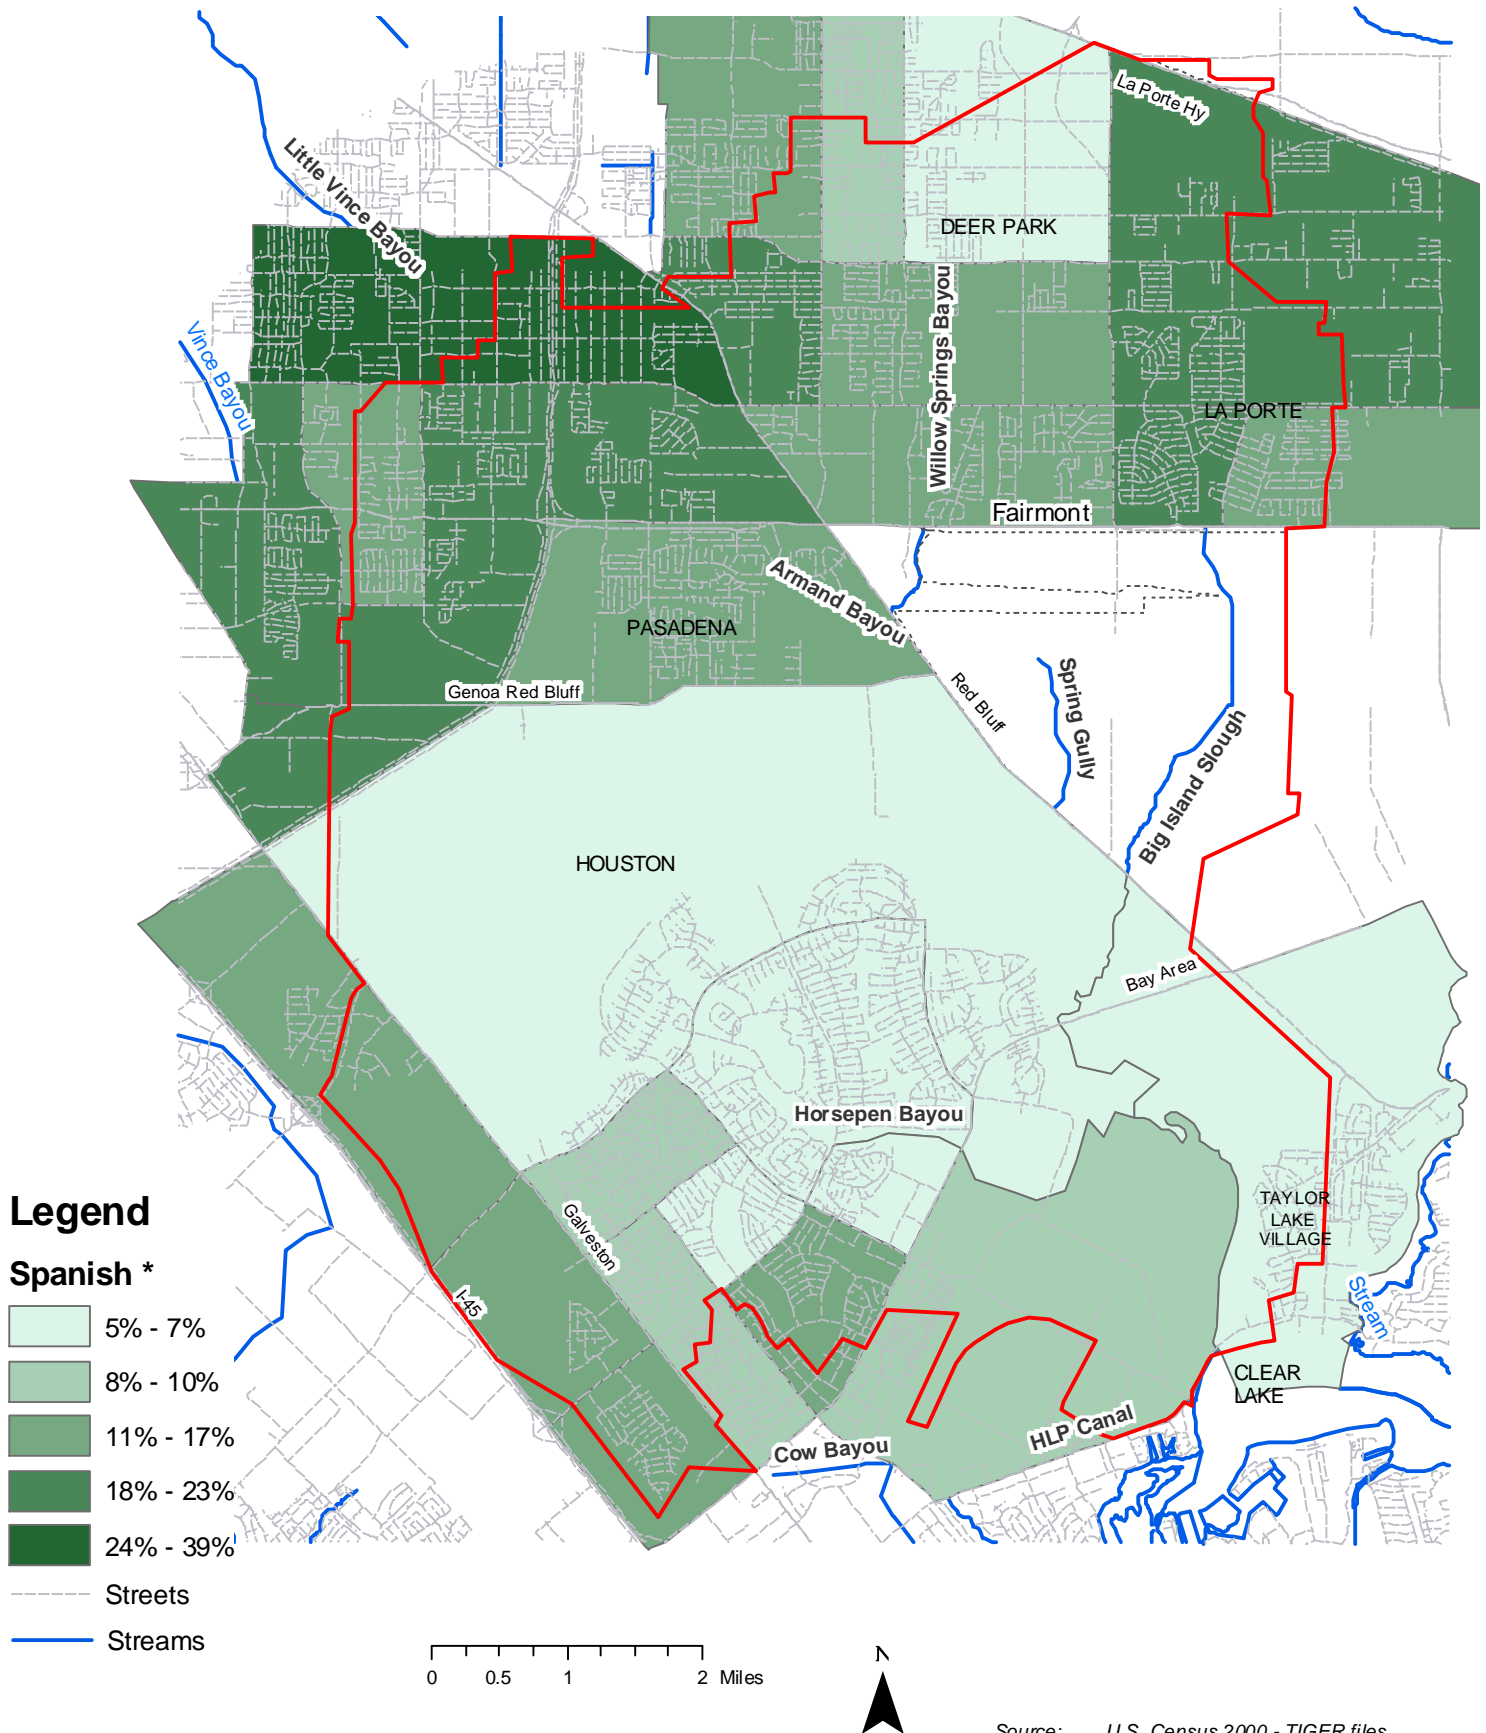

ARMAND BAYOU WATERSHED

Language: Spanish (Total) *

* Statistical Mode (Most frequent number of cases per census track)

Source: U.S. Census 2000 - TIGER files
 Map design: Ricardo López (Texas Sea Grant - TCE)