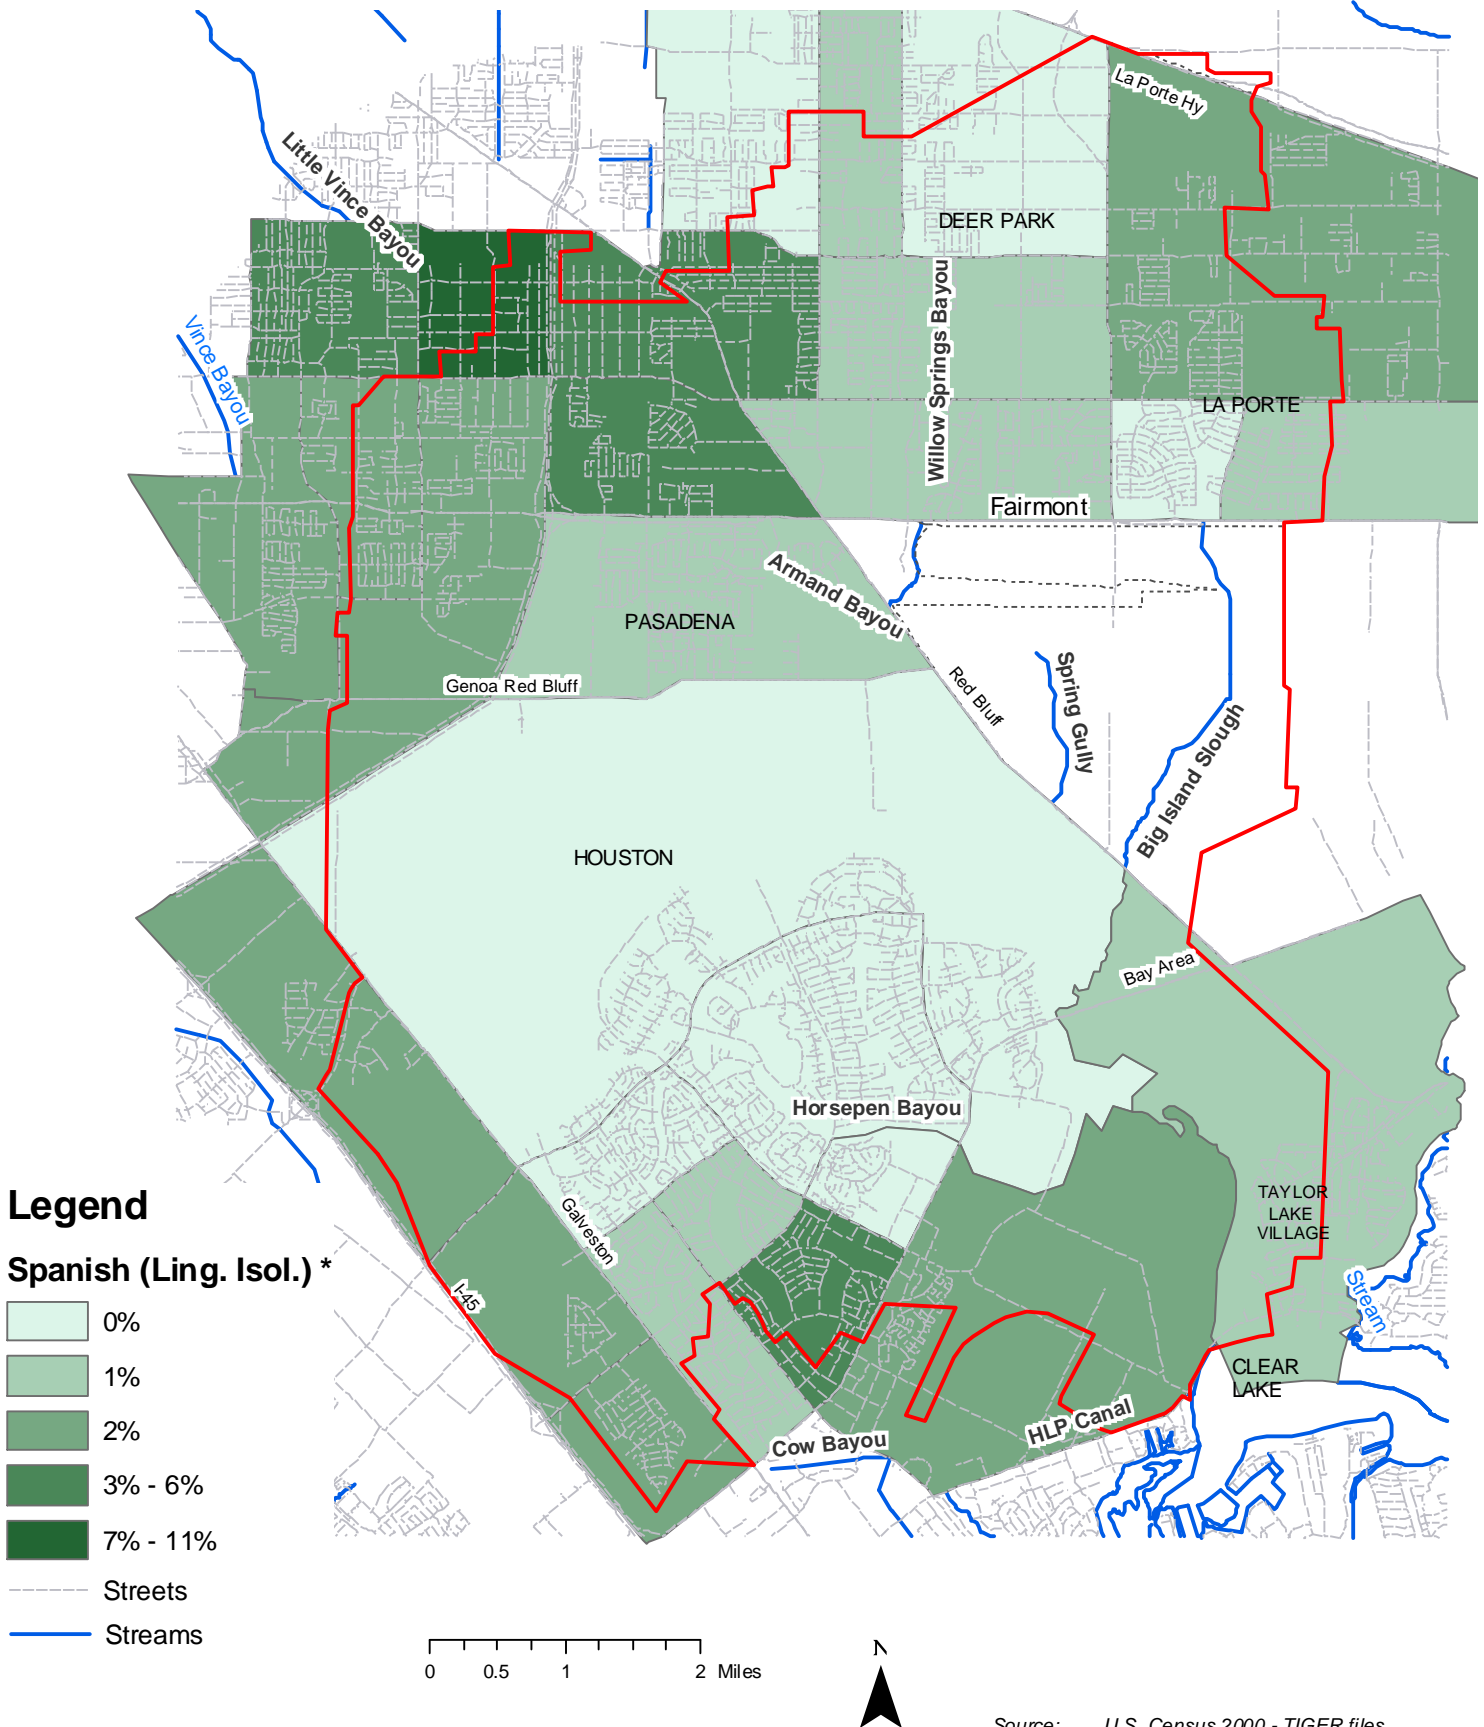

ARMAND BAYOU WATERSHED

Language: Spanish (Linguistically Isolated) *

* Statistical Mode (Most frequent number of cases per census track)

Source: U.S. Census 2000 - TIGER files
 Map design: Ricardo López (Texas Sea Grant - TCE)