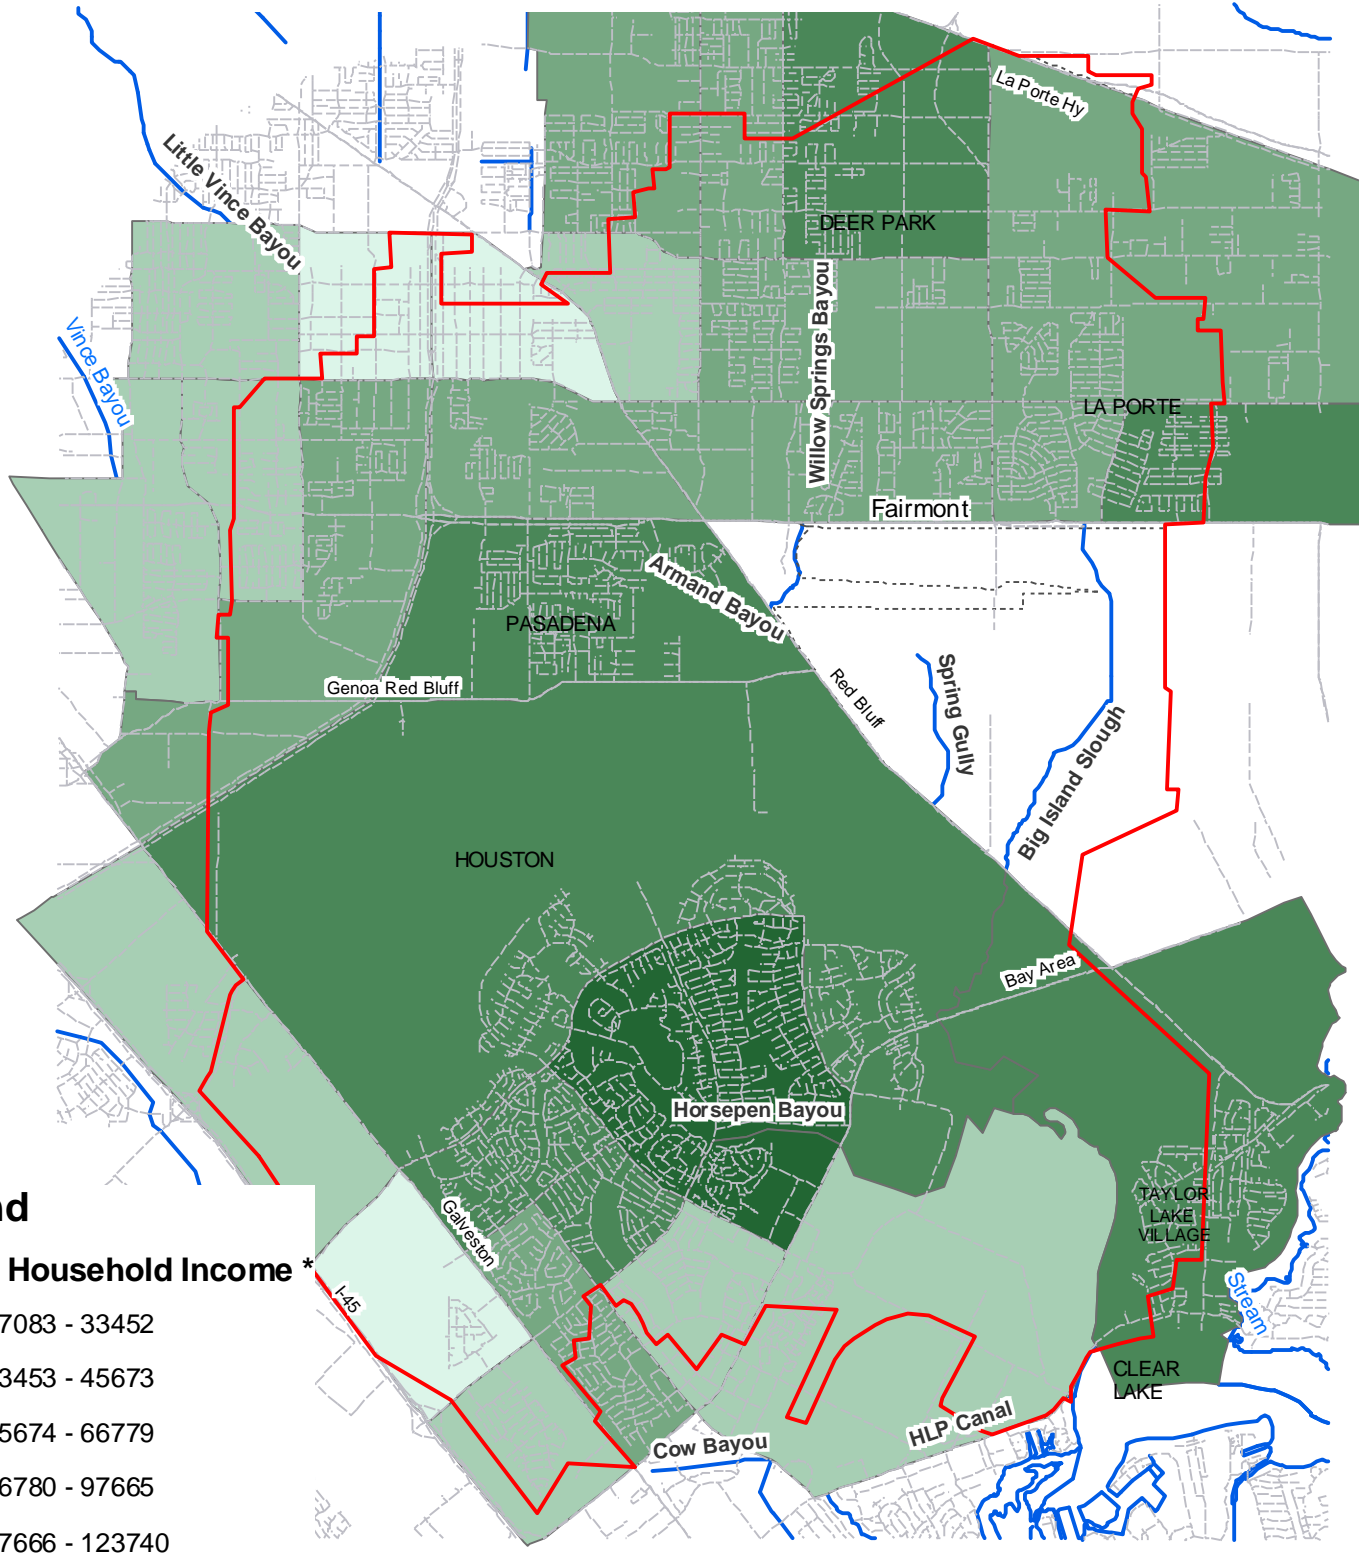

ARMAND BAYOU WATERSHED

Median Household Income *

Legend

Median Household Income *

- 27083 - 33452
- 33453 - 45673
- 45674 - 66779
- 66780 - 97665
- 97666 - 123740

- Streets
- Streams

* (Most frequent number of cases per census track)

Source: U.S. Census 2000 - TIGER files
 Map design: Ricardo López (Texas Sea Grant - TCE)