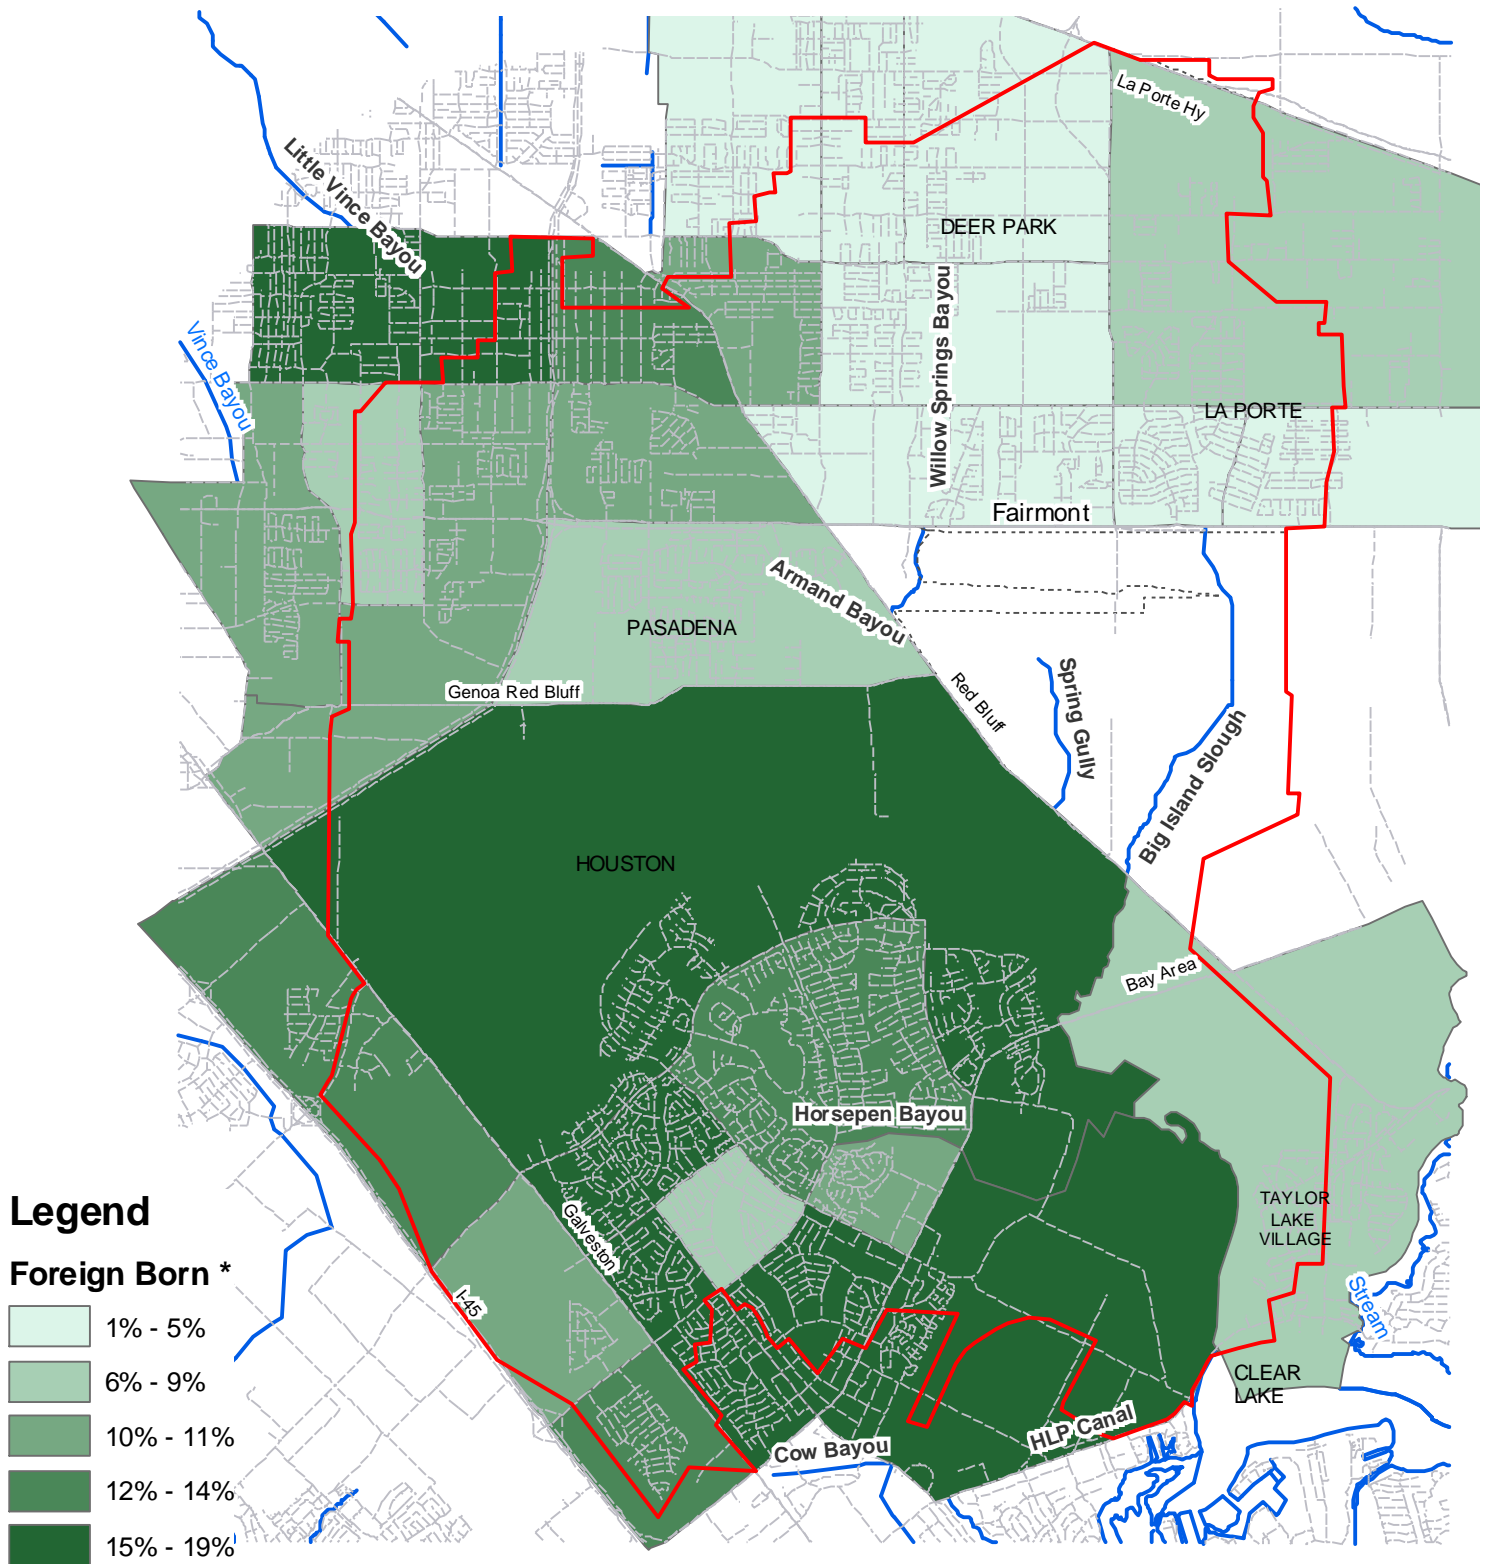

ARMAND BAYOU WATERSHED

Nativity (Foreign Born Population) *

Legend

Foreign Born *

- 1% - 5%
- 6% - 9%
- 10% - 11%
- 12% - 14%
- 15% - 19%

- Streets
- Streams

Source: U.S. Census 2000 - TIGER files
 Map design: Ricardo López (Texas Sea Grant - TCE)

* Statistical Mode (Most frequent number of cases per census tract)