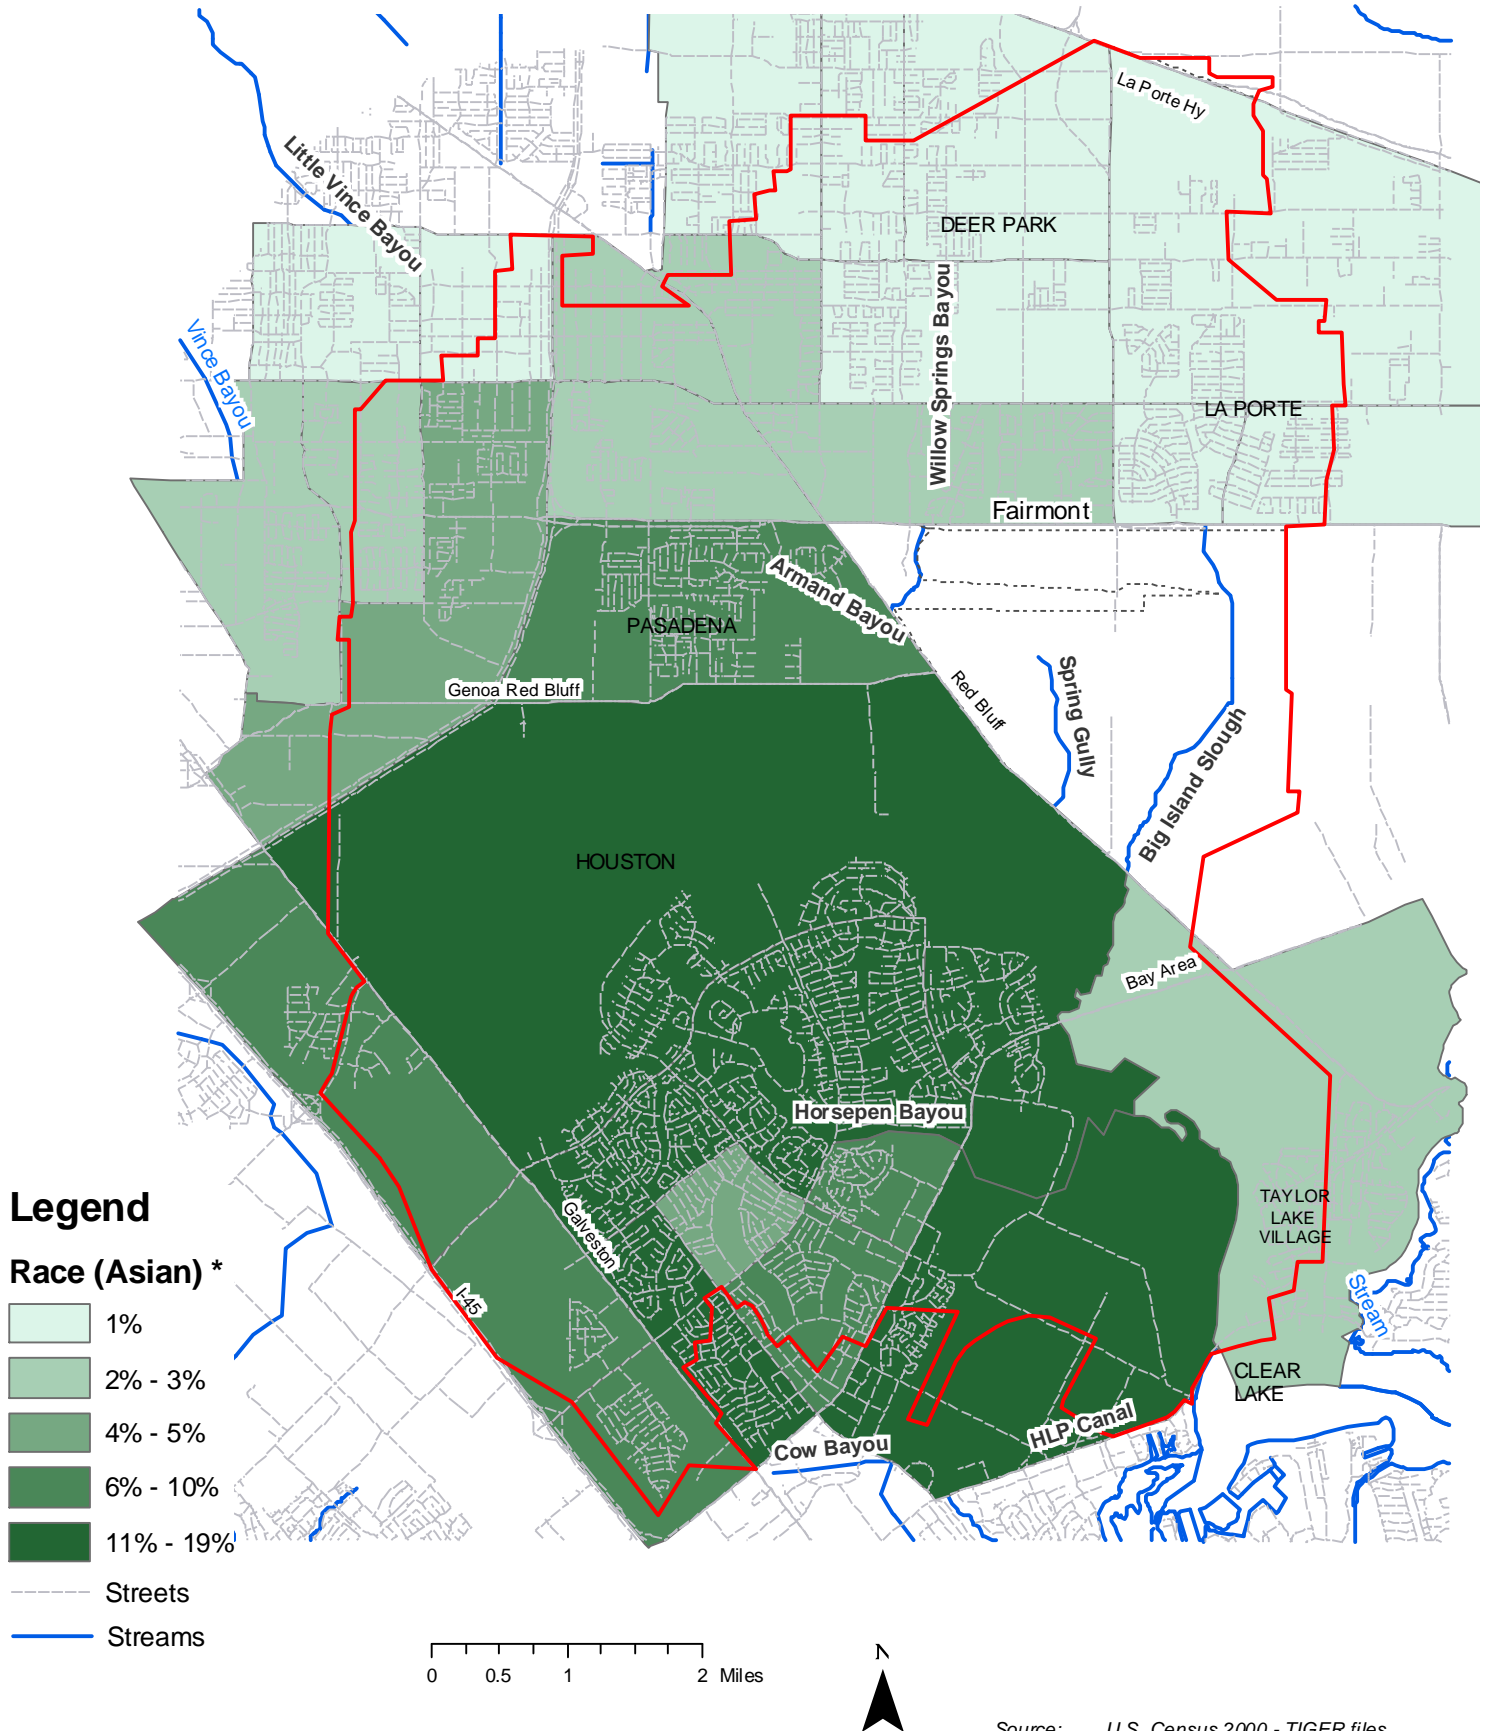

ARMAND BAYOU WATERSHED

Race (Asian) *

Source: U.S. Census 2000 - TIGER files
 Map design: Ricardo López (Texas Sea Grant - TCE)

* Statistical Mode (Most frequent number of cases per census tract)