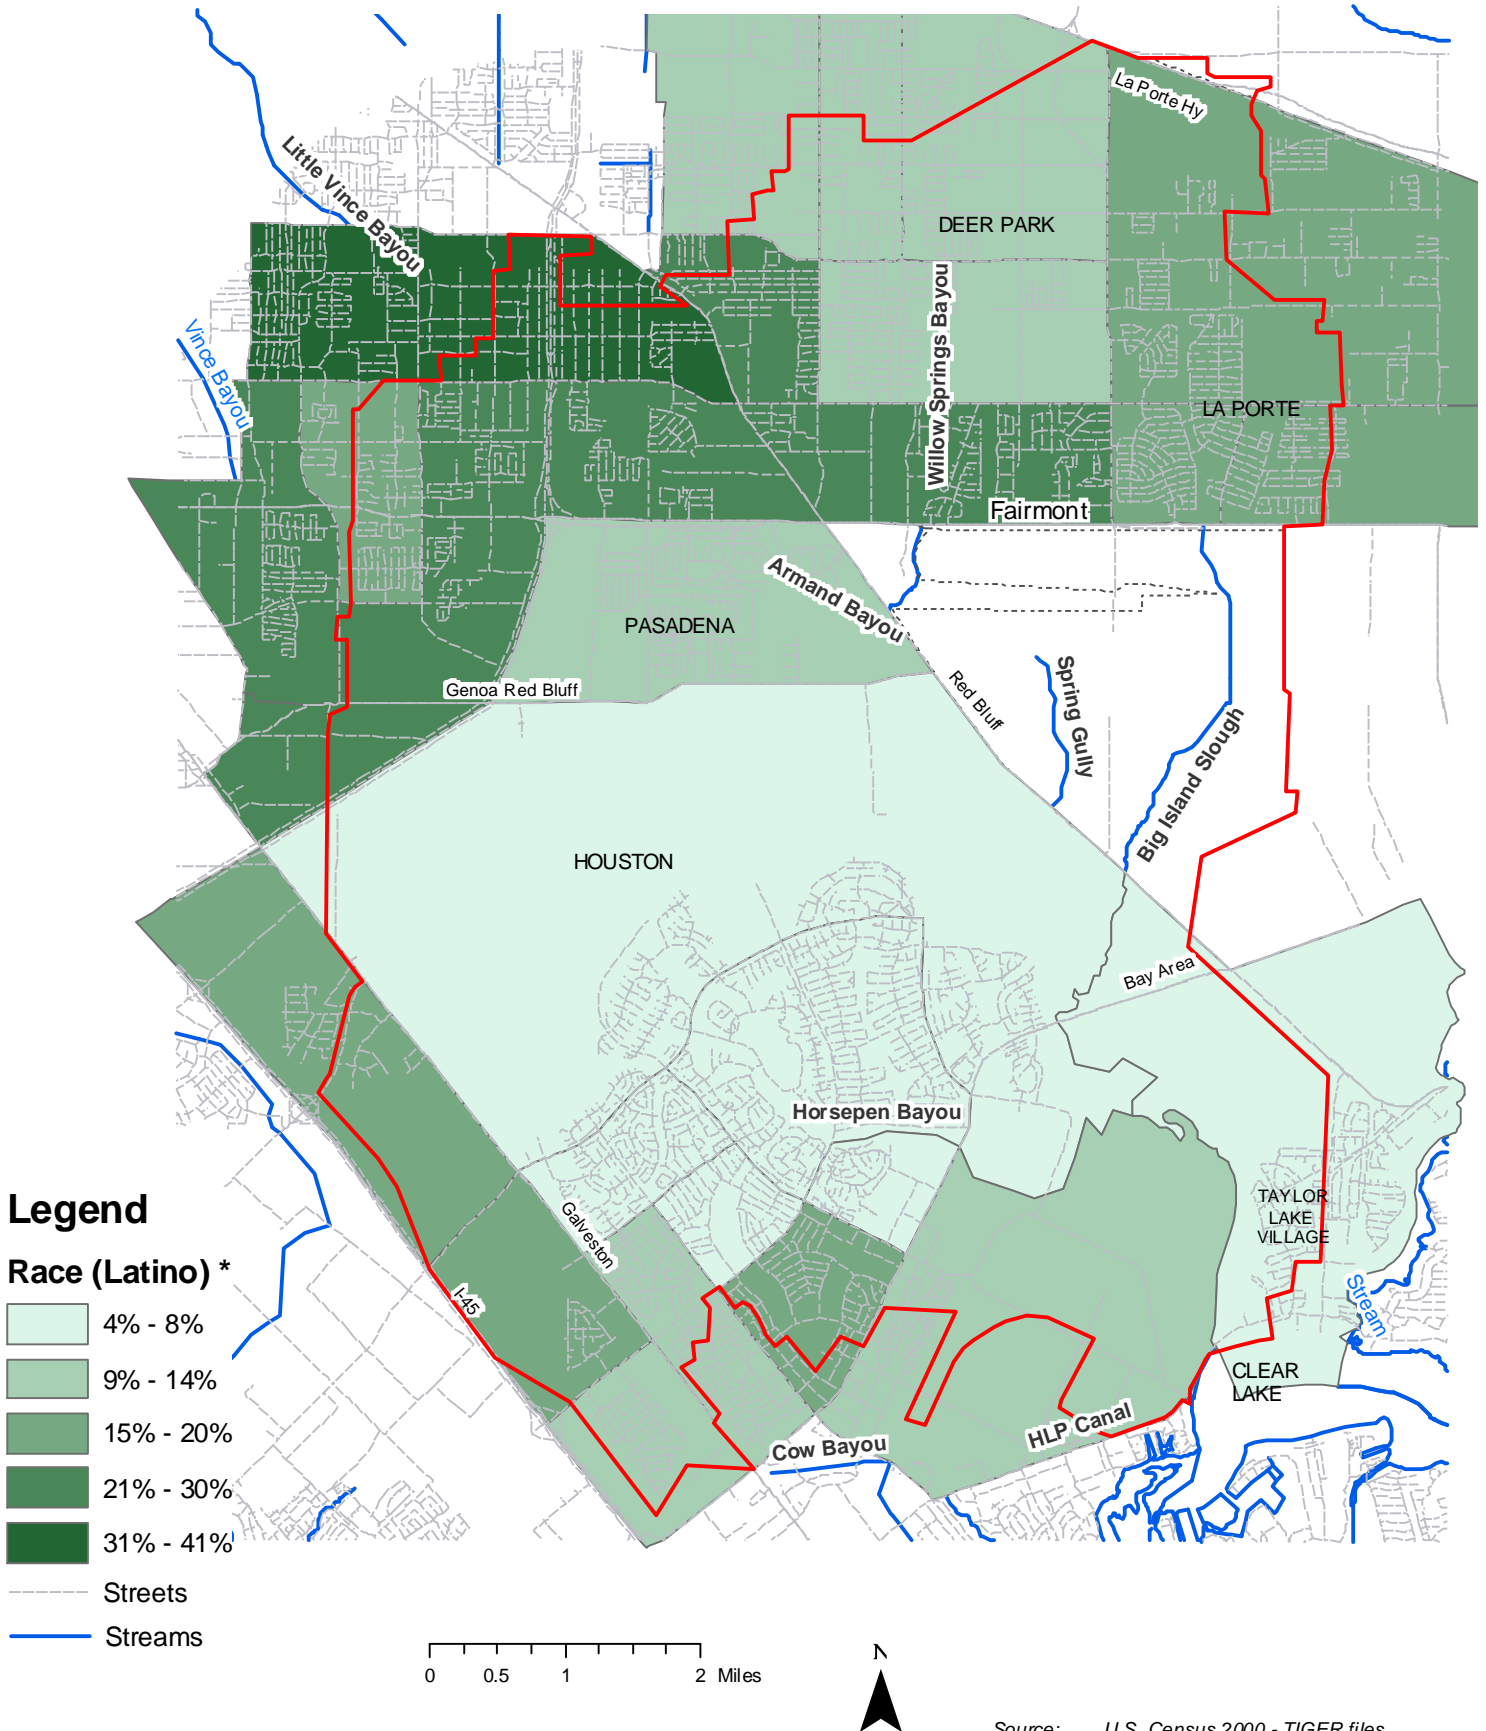

ARMAND BAYOU WATERSHED

Race (Latino) *

* Statistical Mode (Most frequent number of cases per census tract)

Source: U.S. Census 2000 - TIGER files
 Map design: Ricardo López (Texas Sea Grant - TCE)